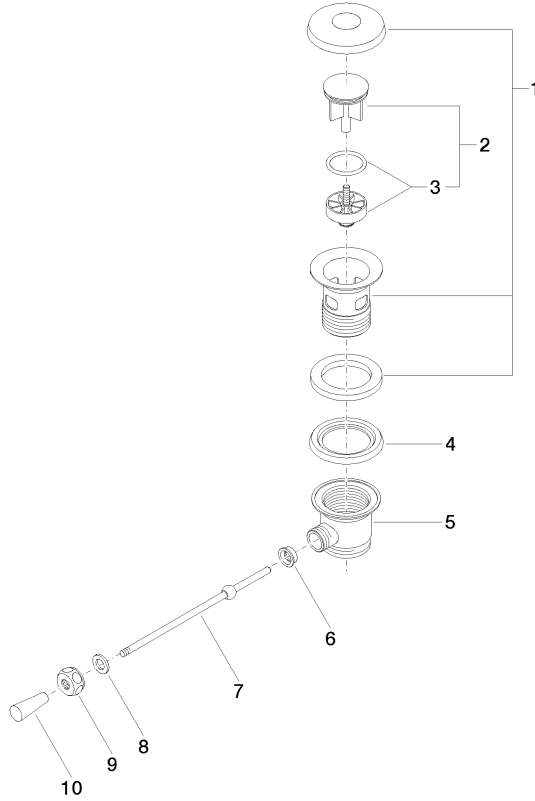

Basin Waste 1 1/4" - Champagne (22kt Gold)

IMO

10 300 970

- length of knee lever 185 mm
- Only suitable for basins with an overflow.

Fits: IMO, LULU, MADISON, MEM, TARA, CL.1, LISSÉ, VAIA, META, CYO

	Champagne (22kt Gold)	10 300 970-47
	Chrome	10 300 970-00
	Brushed Platinum	10 300 970-06
	Platinum	10 300 970-08
	Durabrand (23kt Gold)	10 300 970-09
	Dark Chrome	10 300 970-19
	Light Gold	10 300 970-26
	Brushed Light Gold	10 300 970-27
	Brushed Durabrand (23kt Gold)	10 300 970-28
	Matte Black	10 300 970-33
	Brushed Bronze	10 300 970-42
	Brushed Champagne (22kt Gold)	10 300 970-46
	Brushed Chrome	10 300 970-93
	Brushed Dark Platinum	10 300 970-99

10 300 970

10 300 970

Parts for other finishes can be found here: [Chrome](#)

Spare parts list

No.	Item Number	Name	Quantity used	Delivery time
1	90 11 01 026 00-47	cup	1	30
2	04 31 20 016 00-47	plug	1	30
3	04 28 10 026 00 90	accessories	1	2
4	09 14 03 025 90	seal	1	2
5	09 11 01 023-47	cup	1	30
6	09 14 05 040 90	seal	1	2
7	09 31 09 055-47	pull-rod	1	30
8	09 30 11 049 90	disc	1	2
9	09 23 30 003-47	nut	1	30
10	09 20 01 040-47	handle	1	30